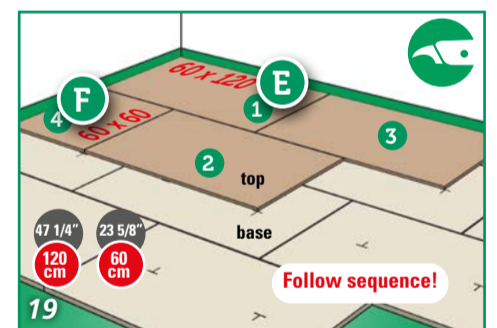

FITTING INSTRUCTIONS