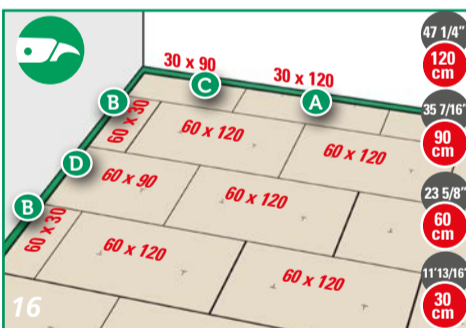

FITTING INSTRUCTIONS